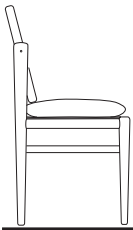

D5

Chaise Deauville en chanvre

Dining chair Deauville hemp

Dossier inclinable, chaise entièrement collée.

Coussin lavable, garnissage plume et mousse.

Bois : hêtre ou chêne vernis.

Reclining seatback, dining chair completely glued.

Washable cushion, duck feathers and foam filling mix.

Wood: Oak or beechwood mat finish.

DIMENSIONS

Hauteur d'assise 45cm. L 57cm, P 45cm, H 83cm.

Poids 6 kg.

Size: Seating height at 17 23/32 in, width 22 7/16 in, depth 17 23/32 in, height 32 43/64 in. Weight 15 lb.